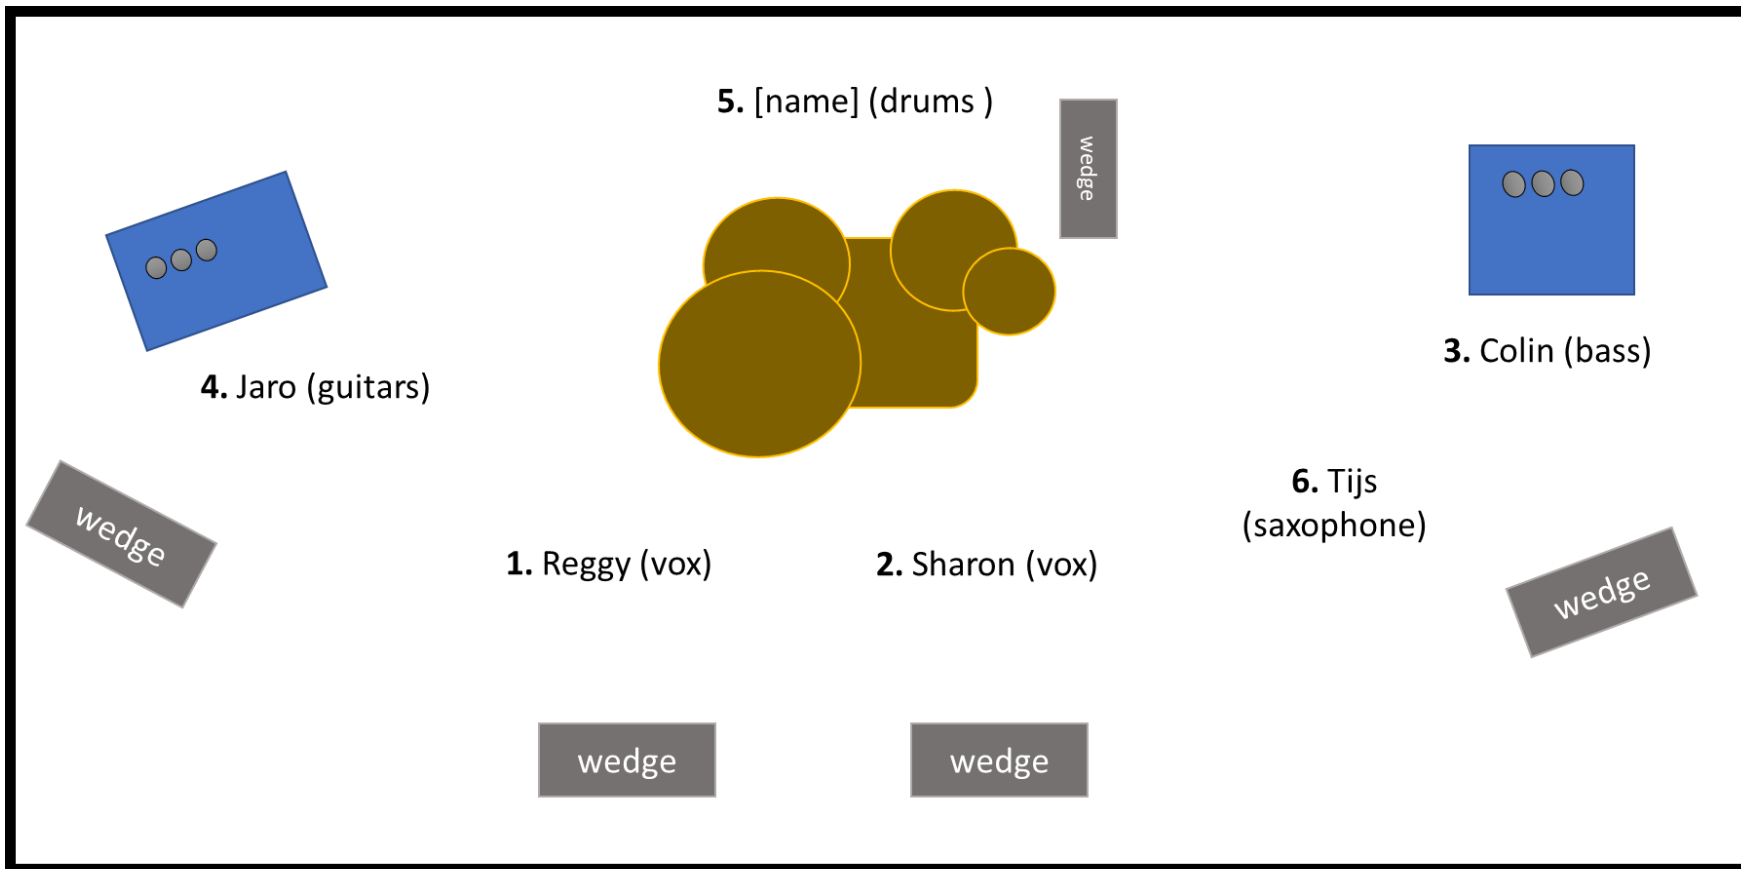

KINGPIN DOWN

[phone]

Priklijst versie 20230408

nr	member	instrument	technicals	monitoring	monitor mix
1	Reggy	vocals	· vocal mic (+ stand)	floor wedge	all vocals
2	Sharon	vocals	· vocal mic (+ stand)	floor wedge	all vocals
3	Colin	bass	· 1x power · bass amplification	floor wedge	instruments
4	Jaro	guitar	· 2x power · guitar amplification	floor wedge	instruments
5	[name]	drums	drumset: · auxillary: ·		
6	Tijs	saxophone	· instrument mic (+stand)	floor wedge	instruments

Stageplan

AUDIENCE

[phone]